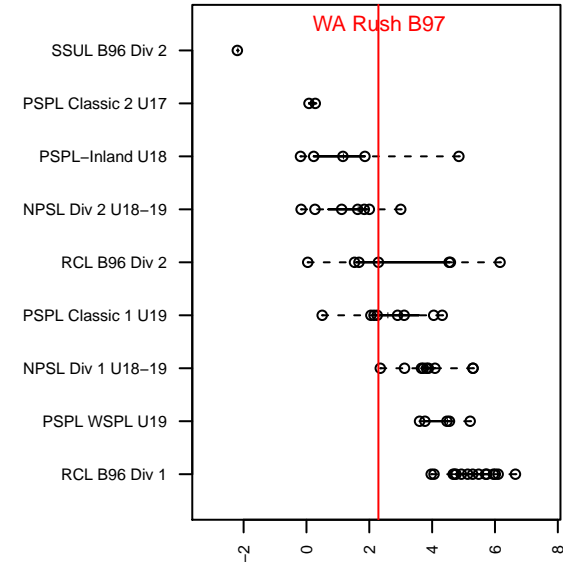

WA Rush B97

Washington Rush SC
Everett, WA
B97 total strength=1478
attack=14.87 defense=7.39
fall league = RCL B96 Div 2

alt names used:

Venues played:
2015 Nike Crossfire Challenge Gold Group U19
2015 WA Rush Cup B19 Silver U19
2015 RCL B96 Div 2

**attack and defense variance (black dot)
relative to other teams
and top 10 in region**

**attack and defense rating
relative to others at age
and all opponents in last 13 months**

Performance relative to 13 month average