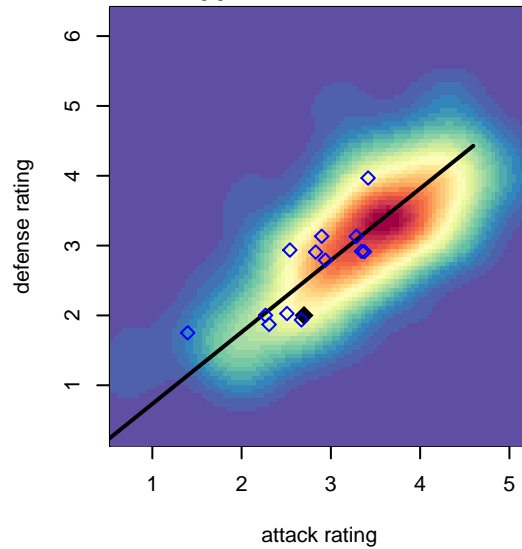

WA Rush B97

Washington Rush SC
Everett, WA
B97 total strength=1478
attack=14.87 defense=7.39
fall league = RCL B96 Div 2

alt names used:

Venues played:
2015 Nike Crossfire Challenge Gold Group U19
2015 WA Rush Cup B19 Silver U19
2015 RCL B96 Div 2

**attack and defense variance (black dot)
relative to other teams
and top 10 in region**

**attack and defense rating
relative to others at age
and all opponents in last 13 months**

Performance relative to 13 month average