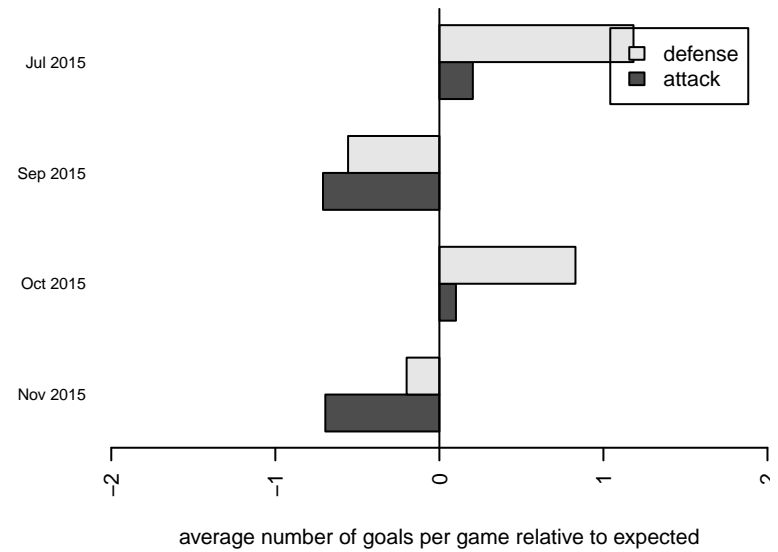

Performance relative to 13 month average