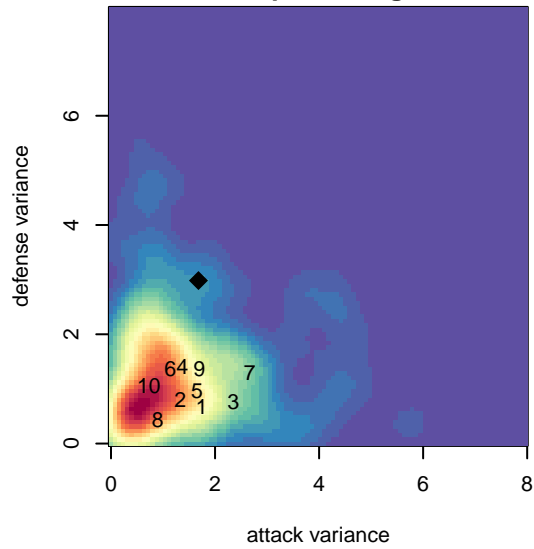

WA Rush B97

Washington Rush SC
Everett, WA
B97 total strength=1478
attack=14.87 defense=7.39
fall league = RCL B96 Div 2

alt names used:

Venues played:
2015 Nike Crossfire Challenge Gold Group U19
2015 WA Rush Cup B19 Silver U19
2015 RCL B96 Div 2

**attack and defense variance (black dot)
relative to other teams
and top 10 in region**

**attack and defense rating
relative to others at age
and all opponents in last 13 months**

Performance relative to 13 month average