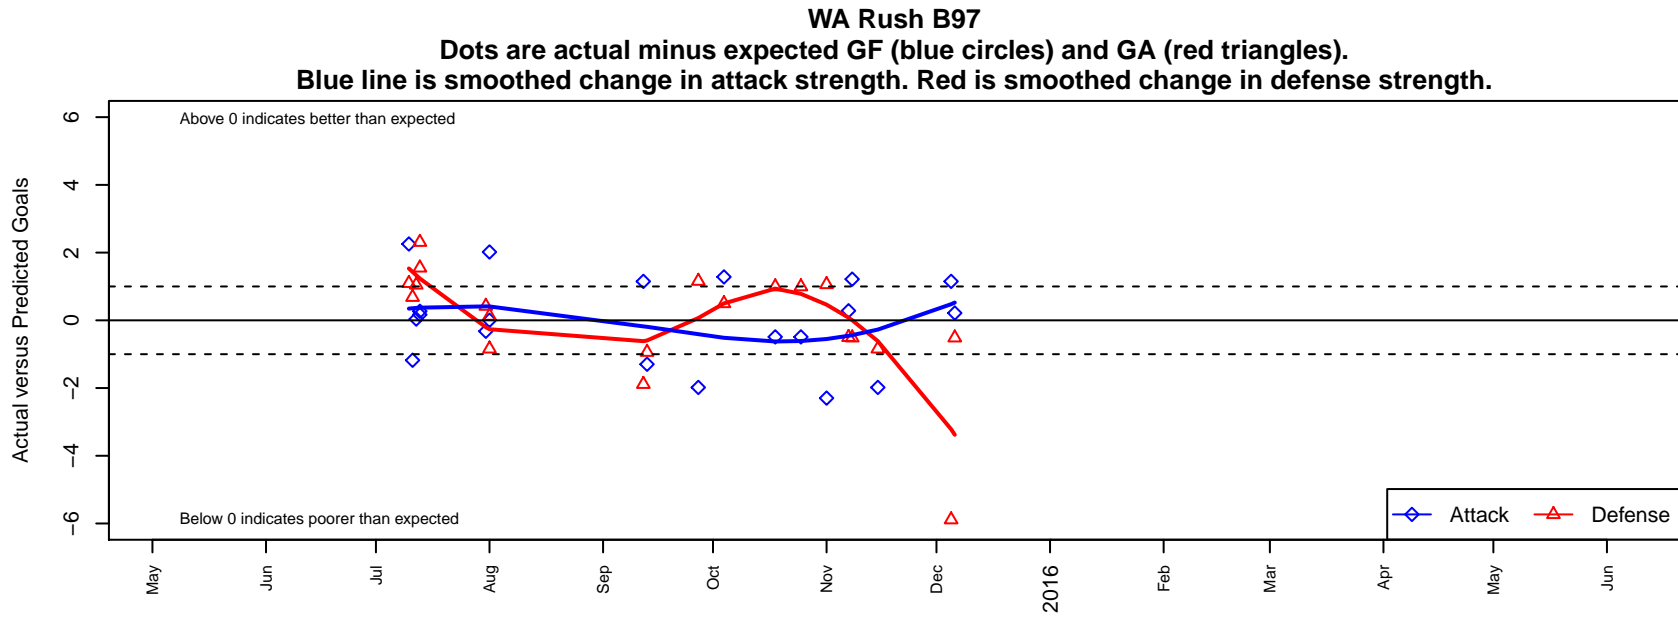

WA Rush B97

Washington Rush SC
Everett, WA
B97 total strength=1478
attack=14.87 defense=7.39
fall league = RCL B96 Div 2

alt names used:

Venues played:
2015 Nike Crossfire Challenge Gold Group U19
2015 WA Rush Cup B19 Silver U19
2015 RCL B96 Div 2

**attack and defense variance (black dot)
relative to other teams
and top 10 in region**

**attack and defense rating
relative to others at age
and all opponents in last 13 months**

Performance relative to 13 month average