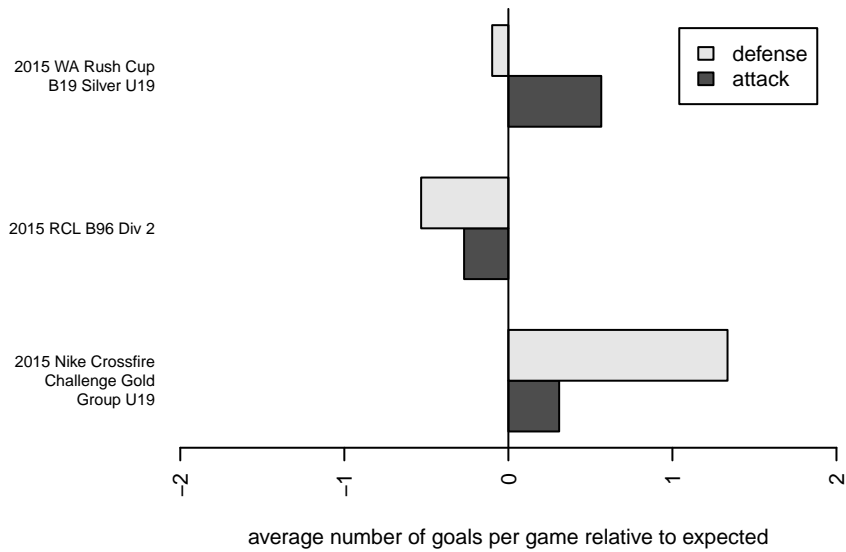

WA Rush B97

Washington Rush SC
Everett, WA
B97 total strength=1478
attack=14.87 defense=7.39
fall league = RCL B96 Div 2

alt names used:

Venues played:
2015 Nike Crossfire Challenge Gold Group U19
2015 WA Rush Cup B19 Silver U19
2015 RCL B96 Div 2

**attack and defense variance (black dot)
relative to other teams
and top 10 in region**

**attack and defense rating
relative to others at age
and all opponents in last 13 months**

Performance relative to 13 month average